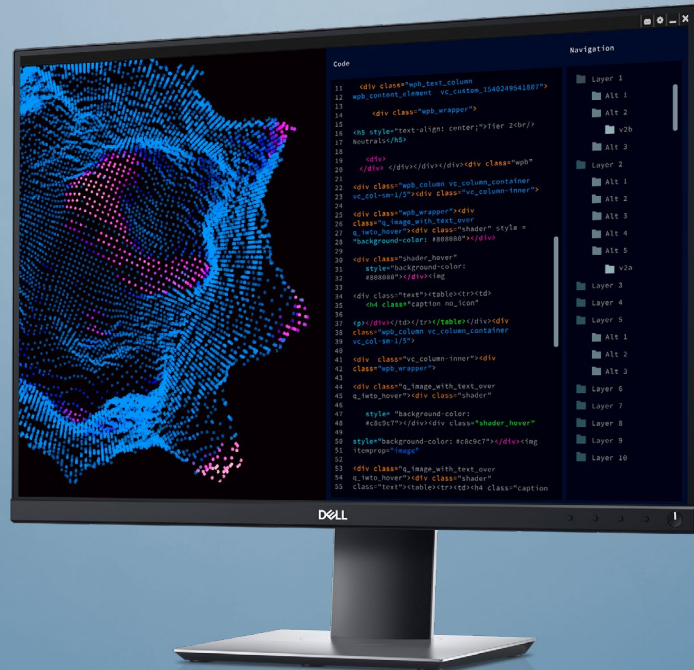

DELL 24 MONITOR | P2421

See the whole picture.

SEE MORE, SCROLL LESS

View an extended vertical view on a tall 24" 16:10 WUXGA monitor.

VERSATILE CONNECTIVITY

Convenient connectivity to any device you need with HDMI, DisplayPort and DVI.

Maximize productivity with an extended vertical view

SEE MORE,
SCROLL LESS

View it right: Display legacy applications with an extended vertical view on a tall “24 16:10 WUXGA 1920 X 1200) monitor with 11% more onscreen real estate than a standard 16:9 FHD.

Go vertical: Fully optimize this 16:10 screen by pivoting into a full 90° view with outstanding clarity from every angle with IPS technology.

Experience seamless views: Dell’s three-sided ultra thin bezel design lets you work with an uninterrupted view across multiple screens.

Productive at every level: Work conveniently across multiple screens and select from predefined templates with the Easy Arrange feature on the Dell Display Manager software. Quickly tile and arrange your applications and get back to work faster with Auto-restore, a feature that remembers where you left off.