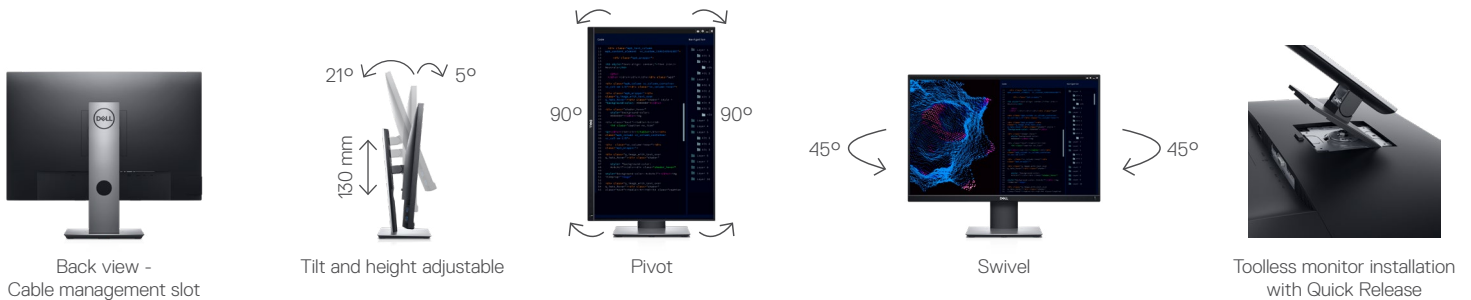

What's in the box?

Components

- Monitor with stand

Cables

- Power cable
- 1 x DP Cable (DP to DP)
- VGA Cable (Japan only)
- 1 x USB 3.0 upstream cable (enables the USB port on the monitor)

Documentation

- Quick Setup Guide
- Safety and Regulatory Information

Recommended Accessories

DELL 24 MONITOR | P2421

Easily adjust the panel to your preferred viewing position.

Connectivity

- | | | |
|----------------------|-------------------------|---|
| 1 Security-lock slot | 5 Stand lock feature | 9 USB 2.0 downstream ports (x2 – rear) |
| 2 Power connector | 6 DVI port | 10 USB 3.0 downstream ports (x2 – side) |
| 3 DisplayPort | 7 VGA connector | |
| 4 HDMI port | 8 USB 3.0 upstream port | |

RECOMMENDED ACCESSORIES

DELL DUAL MONITOR ARM | MDA20

Get maximum productivity with this Dell Dual Monitor Arm – MDA20. Enjoy toolless installation with Quick Release and the flexibility to pivot, tilt, swivel and adjust the height of each monitor independently. Features a small footprint and neat cable management.